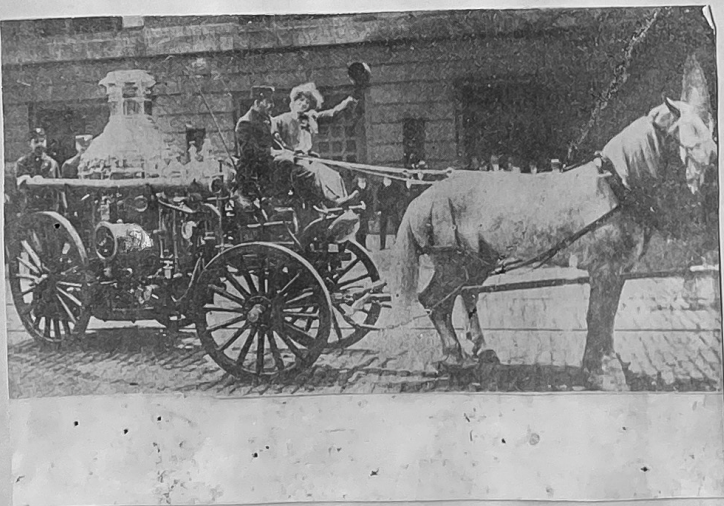

Engine 32 (Wagon) 2 Washington Blvd  
McGinnis 1904

H. J. MCGINNIS

ENGINE 30 1125 N. ASHLAND AVE 1902  
(LIEUT MURPHY - E 30)

DOWN MICHIGAN BLVD. AT A GALLOP... 1908\*

ENGINE 32

H. J. MCGINNIS

ENGINE 30 1125 N. ASHLAND AVE 1913  
(LIEUT MURPHY E 30)  
VIA COHN