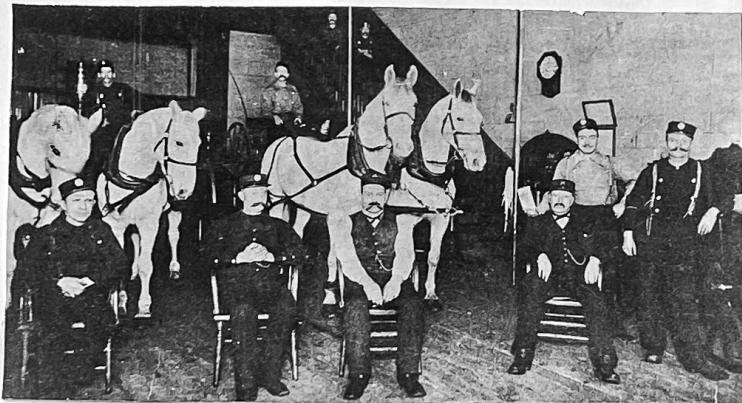

Engine 16 347 31st Street 1885
HJMcGinnis

Engine 18 Truck 5
438 W. 12th Street 1905
HJMcGinnis

Engine 22 458 Webster Ave 1912
McGinnis Union Gr Wis

Out of the early years in the century comes this rare picture set taken of Engine 45 - who at that era were tugging their way through snow clogged streets in the Drexel Square area with this MAIS hose wagon. circa - 1912 (JMcI)

Early Running Card Engine 22
Stanley Helberg